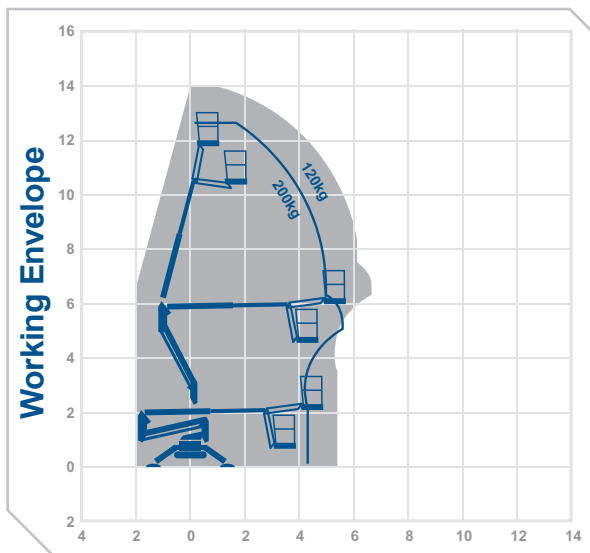

Working Height 14.0m
Horizontal Outreach 7.0m

Closed Length 4.06m
Closed Height 1.99m
Rails Up / Fixed Rails
Closed Width 0.78m
DeckSize 1.33m x 0.69m
Rotation 360°
SWL 200kg
Weight 1750kg
Outrigger Footprint 2.7m x 2.7m
Min Op Width 2.7m

Alternative machines

TB14HE
TB17HE
TB17HB

Manufacturer

Hinowa

0345 745 0000
nationwideplatforms.co.uk

**Nationwide
Platforms**
A **LOXAM** Company

Please note that all technical information referred to in this document is intended for guidance purposes only and does not act as a replacement for the manufacturer's specification or equipment user guides which should be referred to prior to placing your order. No responsibility can be accepted in the event that this document contains any errors, omissions or data that is different from that in the manufacturer's specification or equipment user guides.