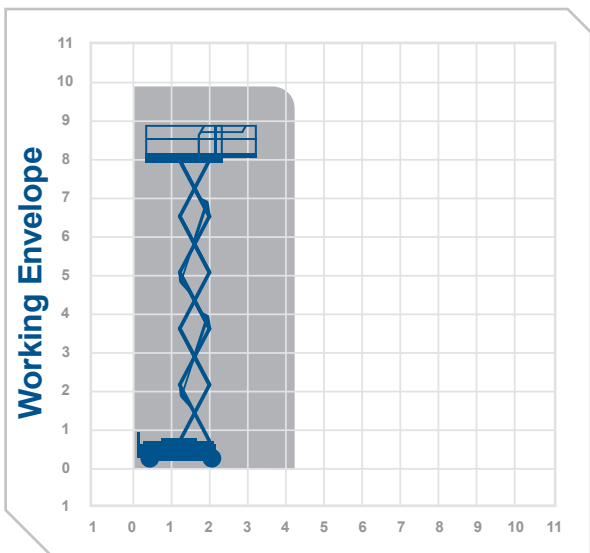

Working Height 9.9m

Closed Length	2.31m
Closed Height	2.25m
Stowed Height (guardrails lowered)	1.79m
Closed Width	1.17m
Platform Size	2.11m x 1.07m
Platform Length (deck extended)	3.01m
Max SWL	454kg
Weight	2130kg

Alternative machines

GS26

Manufacturer

SkyJack

0345 745 0000
nationwideplatforms.co.uk

**Nationwide
Platforms**
A **LOXAM** Company

Please note that all technical information referred to in this document is intended for guidance purposes only and does not act as a replacement for the manufacturer's specification or equipment user guides which should be referred to prior to placing your order. No responsibility can be accepted in the event that this document contains any errors, omissions or data that is different from that in the manufacturer's specification or equipment user guides.