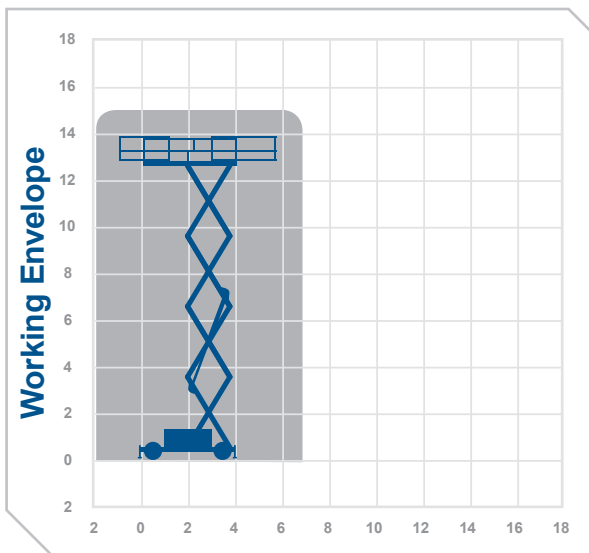

Working Height 15.1m

Closed Length	4.88m
Closed Height	2.93m
Stowed Height (guardrails lowered)	2.3m
Closed Width	2.29m
Platform Size	4.81m x 1.83m
Platform Length (deck extended)	7.38m
Max SWL	680kg
Weight	7323kg

Alternative machines

GS53G

Manufacturer

Genie

15.1m

0345 745 0000
nationwideplatforms.co.uk

**Nationwide
Platforms**
A **LOXAM** Company

Please note that all technical information referred to in this document is intended for guidance purposes only and does not act as a replacement for the manufacturer's specification or equipment user guides which should be referred to prior to placing your order. No responsibility can be accepted in the event that this document contains any errors, omissions or data that is different from that in the manufacturer's specification or equipment user guides.