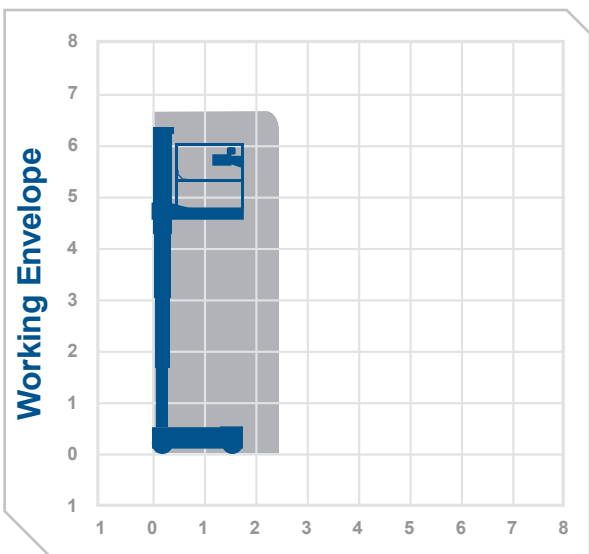

Working Height 6.75m

Closed Length	1.37m
Closed Height	1.79m
Closed Width	0.77m
Platform Size	0.85m x 0.69m
Max SWL	227kg
Weight	971kg

Alternative machines

GR15
GR20
1230ES

Manufacturer

Skyjack

Indoor use only

6.75m

0345 745 0000
nationwideplatforms.co.uk

Nationwide Platforms
A **LOXAM** Company

Please note that all technical information referred to in this document is intended for guidance purposes only and does not act as a replacement for the manufacturer's specification or equipment user guides which should be referred to prior to placing your order. No responsibility can be accepted in the event that this document contains any errors, omissions or data that is different from that in the manufacturer's specification or equipment user guides.