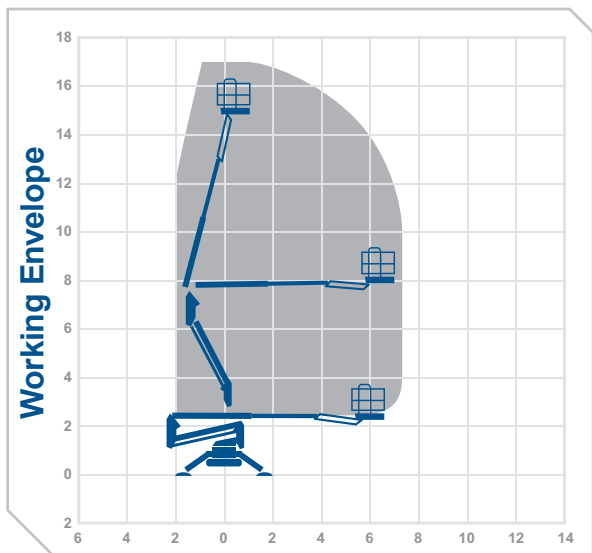

Working Height 17.06m
Horizontal Outreach 7.5m

Closed Length 4.52m
Closed Height 2.0m
Rails Up / Fixed Rails
Closed Width 0.79m
DeckSize 1.33m x 0.69m
Rotation 360°
SWL 230kg
Weight 2280kg
Outrigger Footprint 2.88m x 2.89m
Min Op Width 2.88m

Alternative machines

TB17HE
TB20HE
TB20HB

Manufacturer

Hinowa

0345 745 0000
nationwideplatforms.co.uk

**Nationwide
Platforms**
A **LOXAM** Company

Please note that all technical information referred to in this document is intended for guidance purposes only and does not act as a replacement for the manufacturer's specification or equipment user guides which should be referred to prior to placing your order. No responsibility can be accepted in the event that this document contains any errors, omissions or data that is different from that in the manufacturer's specification or equipment user guides.