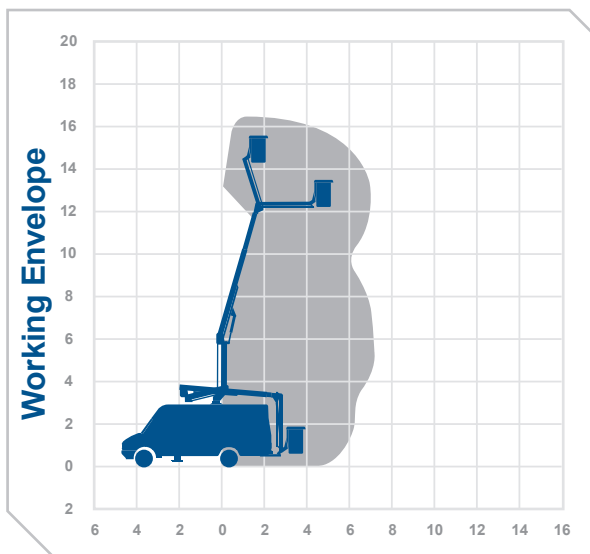

Working Height 16.5m

Horizontal Outreach 7.3m

Max Horiz. Outreach (full SWL)	7.3m
Overall travel Length	8.22m
Overall travel Height	4.0m
Overall travel Width	2.2m
Platform/cage size	1.0m x 0.6m
Max SWL	200kg
Gross vehicle weight class	6500kg
Operational Full Width	2.45m
Minimum Operational width (straight down jacking)	As above

Alternative machines

T16N
T17GS

Manufacturer

Versalift

0345 745 0000
nationwideplatforms.co.uk

**Nationwide
Platforms**
A **LOXAM** Company

Please note that all technical information referred to in this document is intended for guidance purposes only and does not act as a replacement for the manufacturer's specification or equipment user guides which should be referred to prior to placing your order. No responsibility can be accepted in the event that this document contains any errors, omissions or data that is different from that in the manufacturer's specification or equipment user guides.