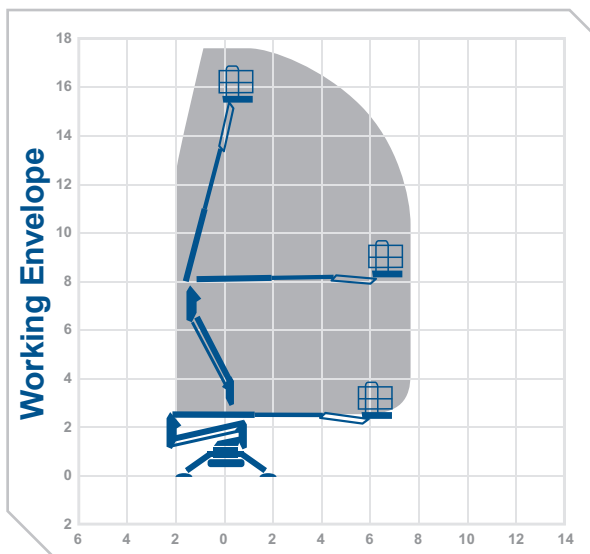

Working Height 17.6m Horizontal Outreach 9.2m

Closed Length	5.21m
Closed Height Rails Up / Fixed Rails	1.95m
Closed Width	0.78m
DeckSize	1.3m x 0.7m
Rotation	360°
SWL	200kg
Weight	2350kg
Outrigger Footprint	3.1m x 3.1m
Min Op Width	3.1m

Alternative machines

TB17HE
TB20HE
TB20HB

Manufacturer

Hinowa

0345 745 0000
nationwideplatforms.co.uk

**Nationwide
Platforms**
A **LOXAM** Company

Please note that all technical information referred to in this document is intended for guidance purposes only and does not act as a replacement for the manufacturer's specification or equipment user guides which should be referred to prior to placing your order. No responsibility can be accepted in the event that this document contains any errors, omissions or data that is different from that in the manufacturer's specification or equipment user guides.