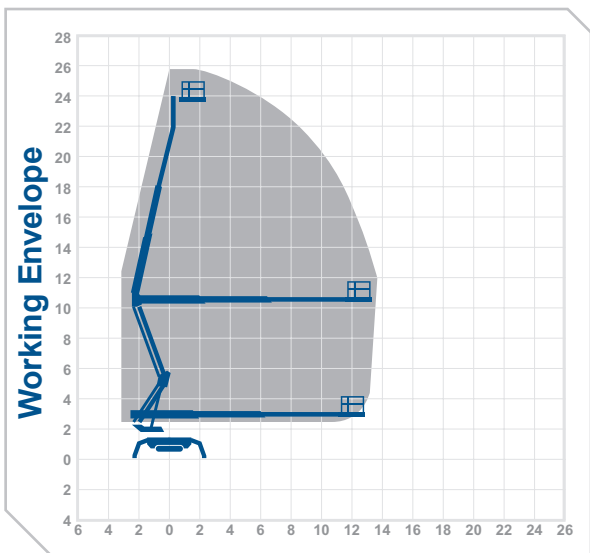

0345 745 0000
nationwideplatforms.co.uk

**Nationwide
Platforms**
A **LOXAM** Company

Please note that all technical information referred to in this document is intended for guidance purposes only and does not act as a replacement for the manufacturer's specification or equipment user guides which should be referred to prior to placing your order. No responsibility can be accepted in the event that this document contains any errors, omissions or data that is different from that in the manufacturer's specification or equipment user guides.